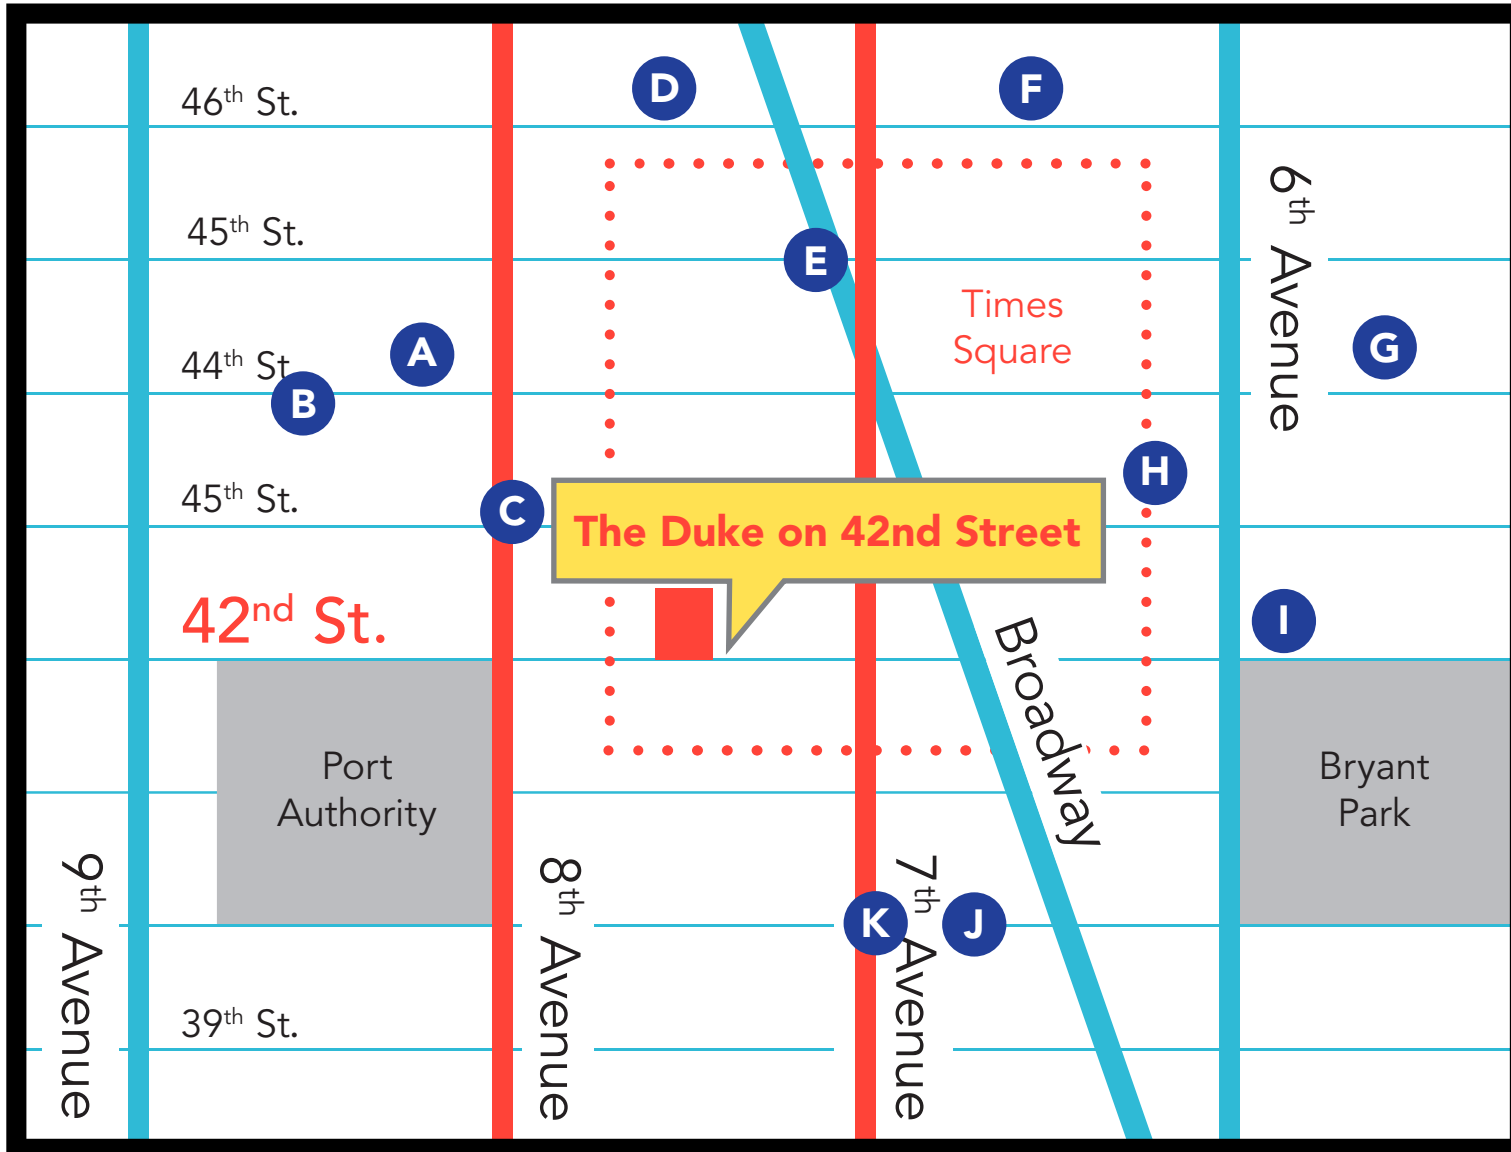

THE DUKE ON 42ND STREET

Parking Map

- A EDISON PARK FAST**
307 W 44th St
Between 8th Ave and 9th Ave
- B EDISON PARK FAST**
332 W 44th St
Between 8th Ave and 9th Ave
- C ADVANCE PARKING LLC.**
249-253 West 43rd Street
Between 7th and 8th Ave
- D QUICK PARK**
Theater Lot
223 W 46 Street
Between Broadway and 8th Ave
- E ASTOR PARKING LLC**
1511-1515 Broadway
Between Broadway and 8th Ave
- F RESOURCE PARKING LLC**
164 West 46th Street
Between 7th Ave and 6th Ave
- G EDISON PARK FAST**
50 W 44th St
Between 5th Ave and 6th Ave
- H QUICK PARK**
1133 Garage
101-125 W 43 Street
Between 6th Ave and Broadway
- I 1114 SIXTH PARKING LLC**
1114 Avenue of the Americas
Between 5th Ave and 6th Ave
- J ICON PARKING**
GLOBAL PARKING LLC
143-145 West 40th Street
Between 7th Ave and Broadway
- K 136 W 40TH PARKING LLC**
136 W 40th Street
Between 7th Ave and Broadway